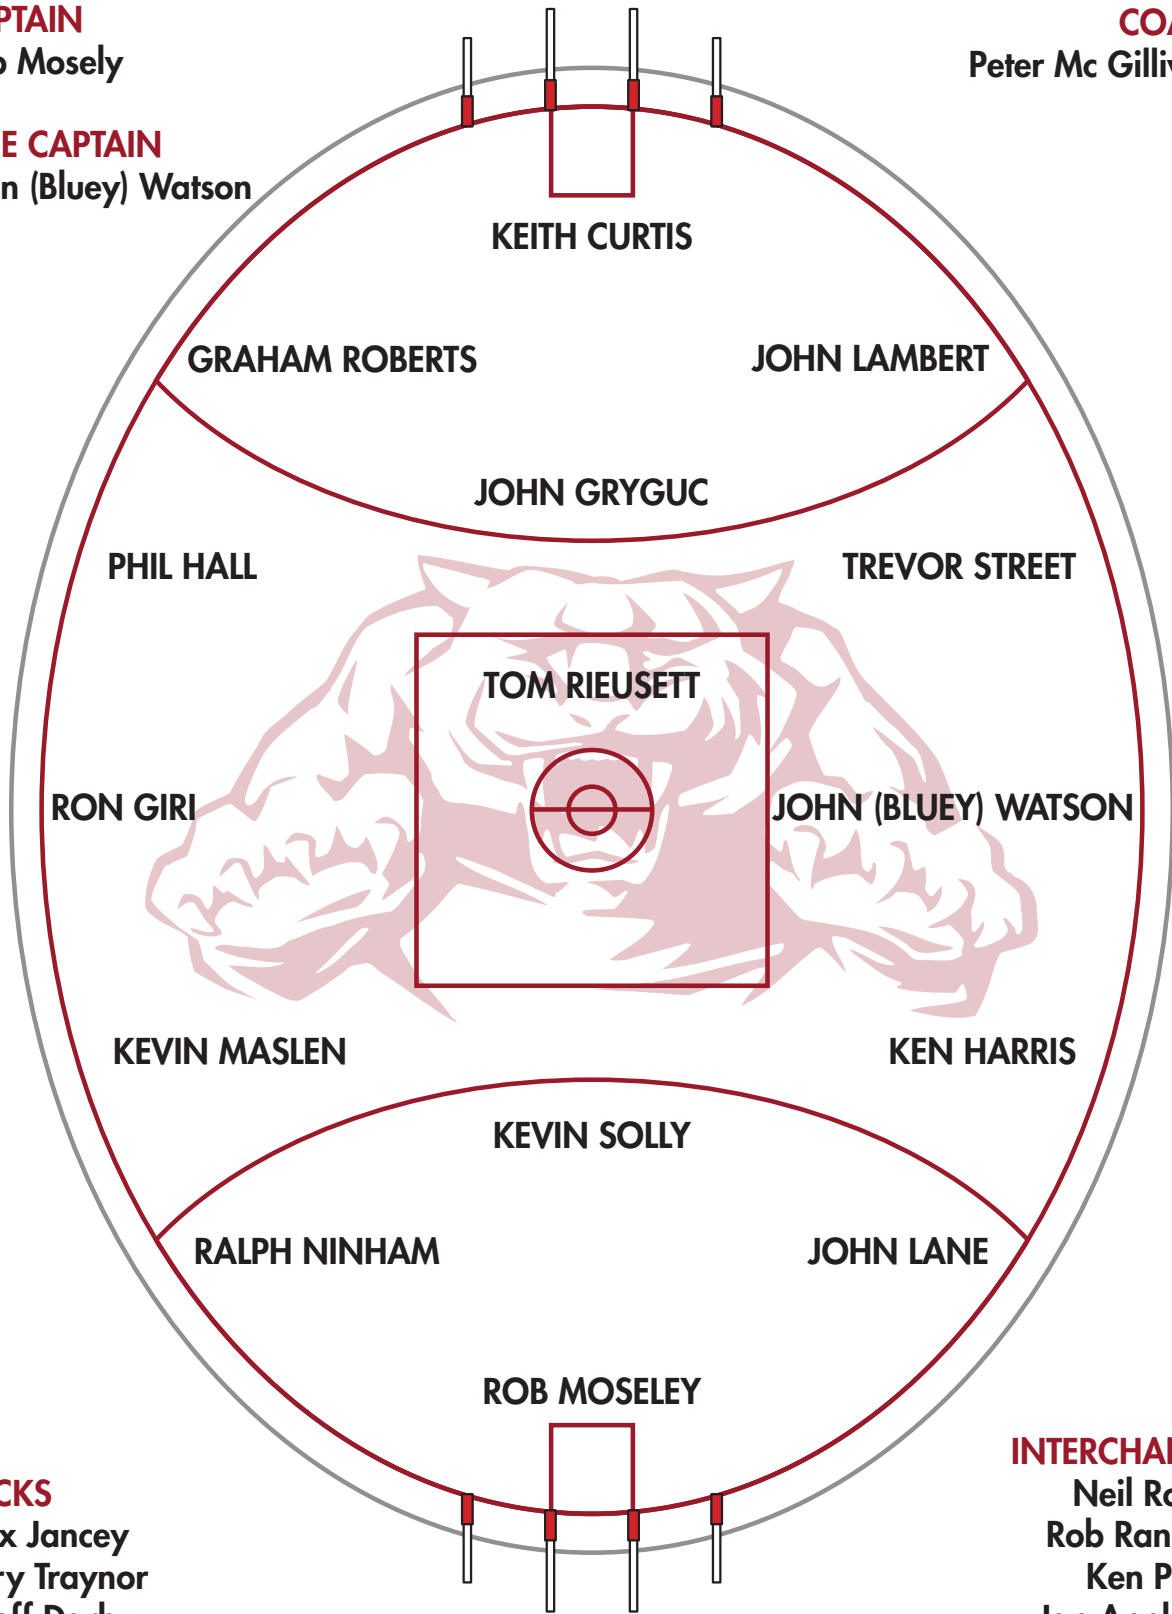

CARLISLE FOOTBALL CLUB

TEAM OF THE DECADE - 1960's

CAPTAIN
Rob Mosely

COACH
Peter Mc Gillivray

VICE CAPTAIN
John (Bluey) Watson

RUCKS
Max Jancey
Terry Traynor
Geoff Darby

INTERCHANGE
Neil Roach
Rob Rankine
Ken Perks
Ian Appleton